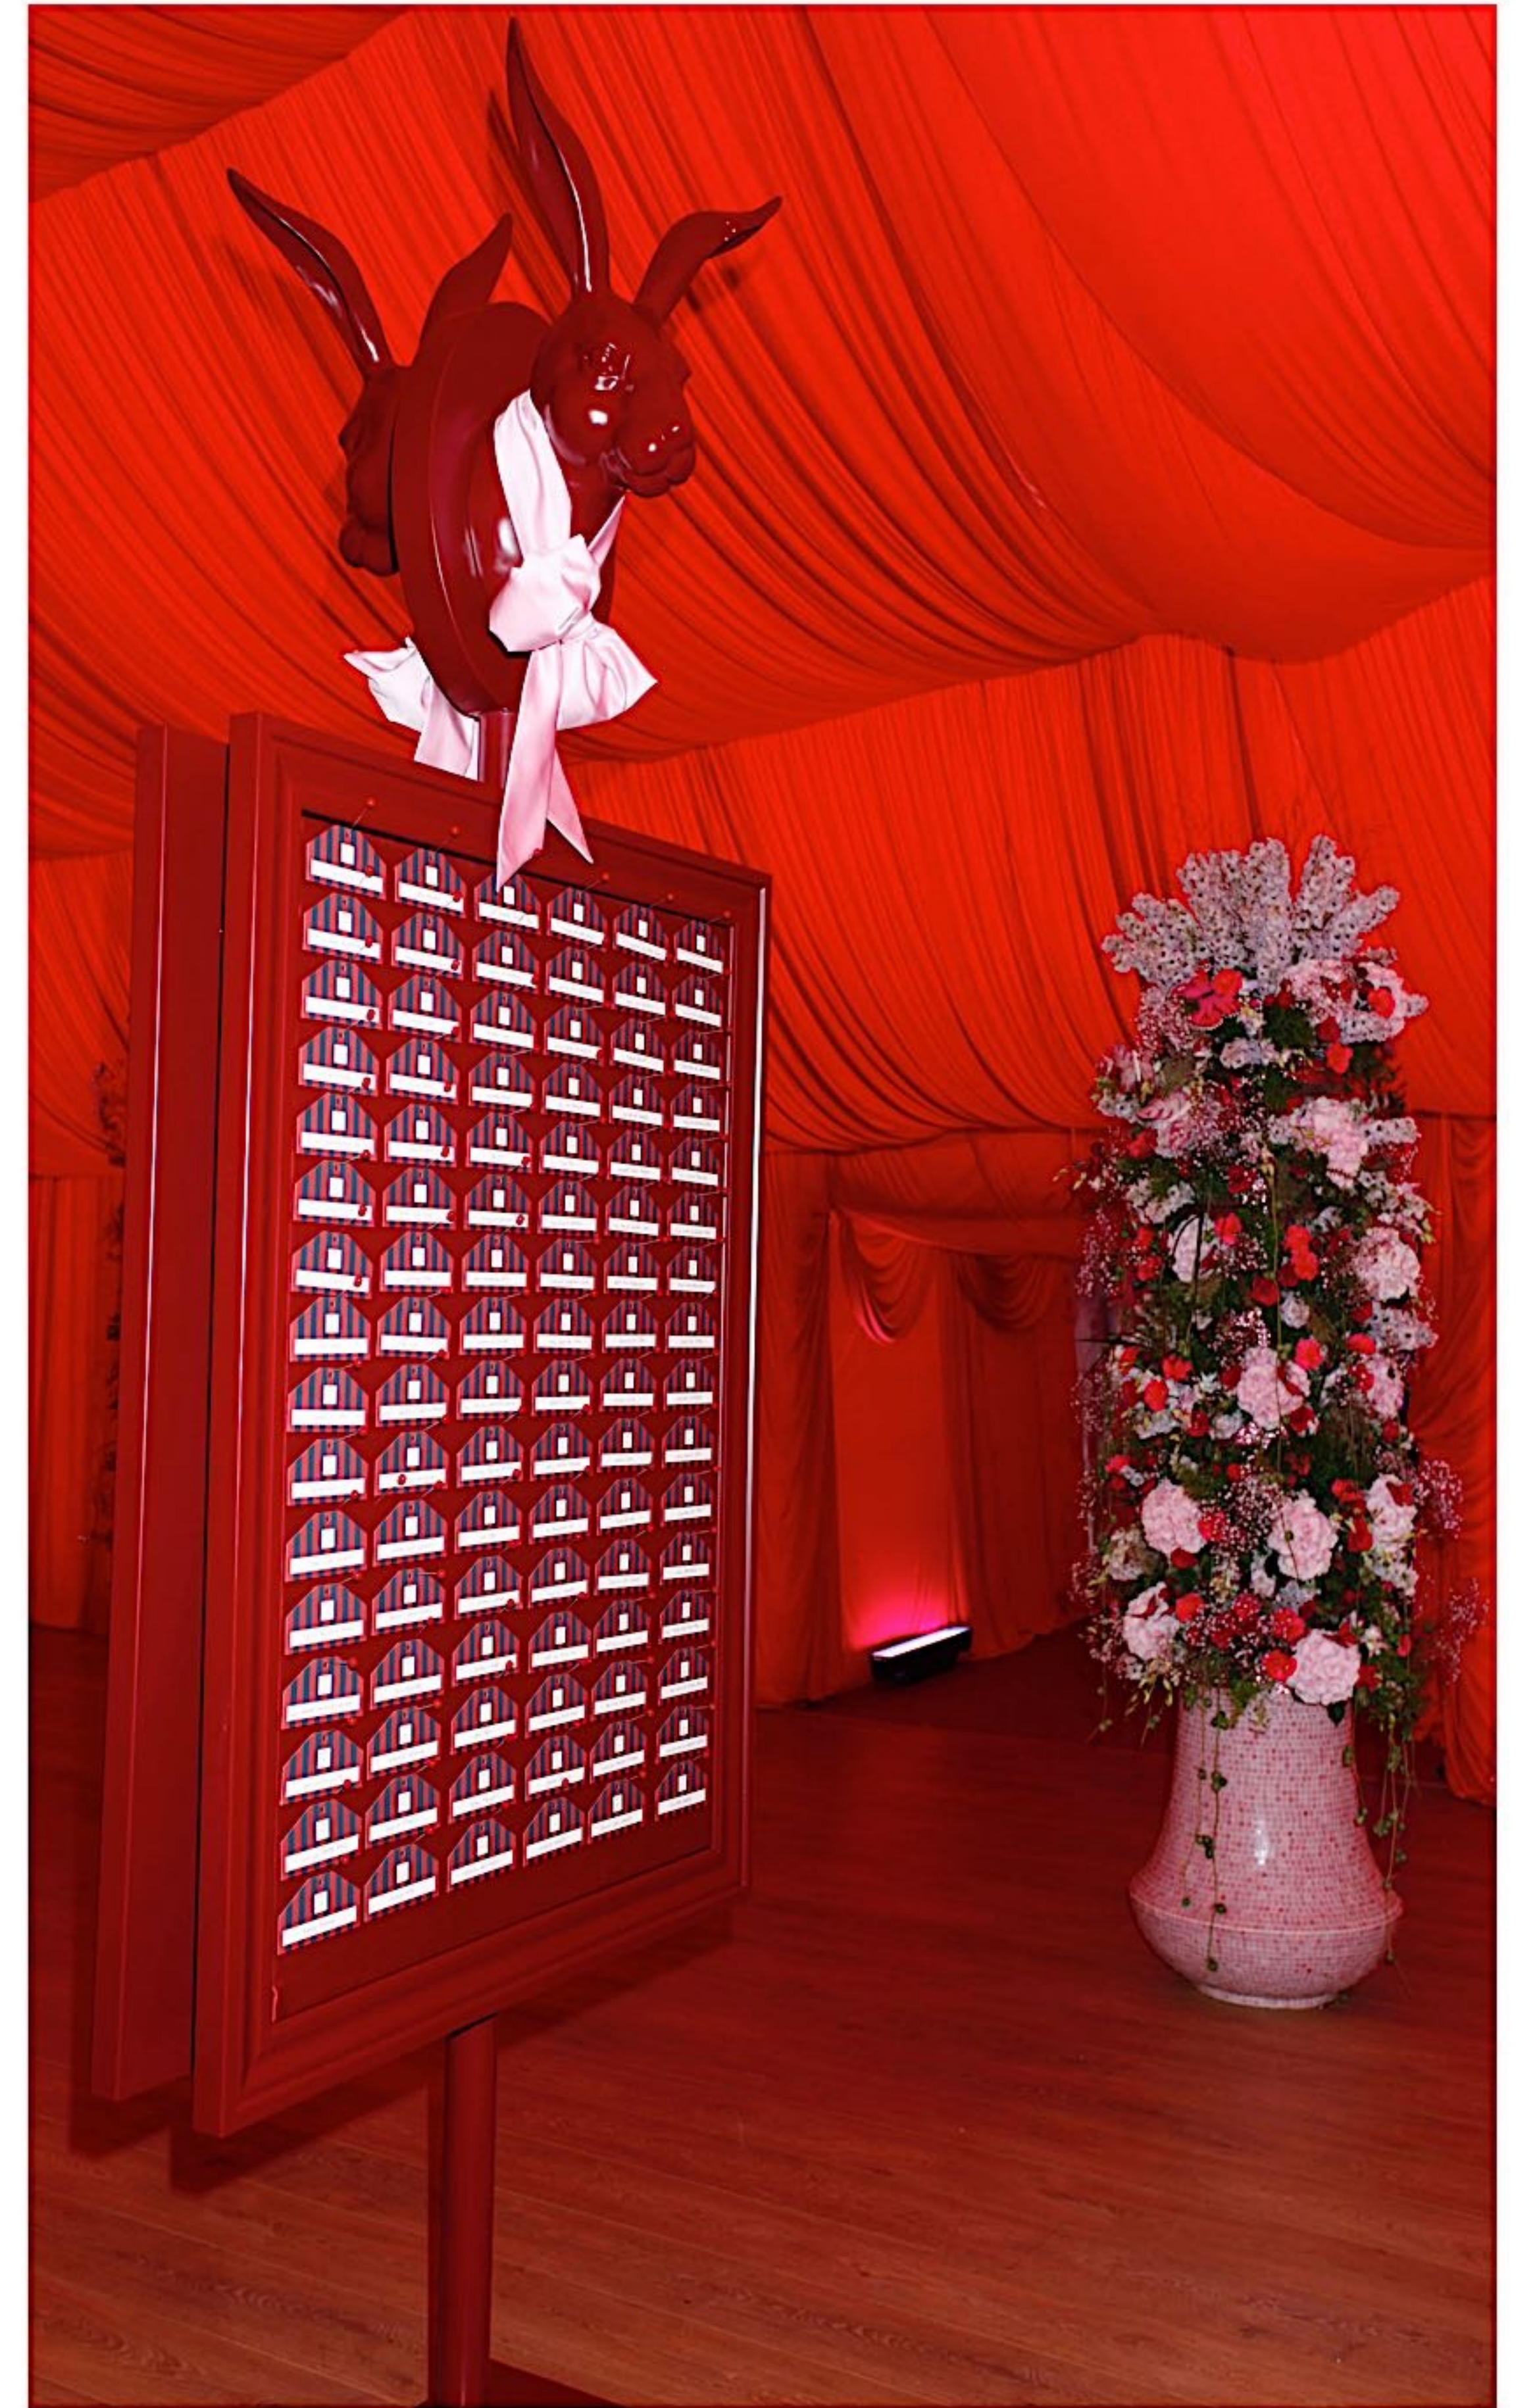

SUMMER

by BOBÜLL FLOWER DESIGN

“Life, now, was unfolding before me, constantly and visibly, like the flowers of summer that drop fanlike petals on eternal soil.” Roman Payne

A row of approximately ten glass vases, each containing a bouquet of pink roses. The roses are in various stages of bloom, with some showing deep pink and others lighter shades. The vases are arranged on a white shelf. In the background, a stone statue of a seated figure is visible, partially obscured by the flowers. The entire scene is framed by a gold-colored border.

ROYAL
ROSES

ANTHURIUM

H. IERTEGALLA

**STACHYS
byzantina**

Charlies
HJERTEGALLA

A dense, colorful bouquet of various flowers including roses, peonies, and ranunculus, with the word 'PAEONIA' overlaid in large white letters. The flowers are in shades of pink, red, orange, and white, with green foliage interspersed. The word 'PAEONIA' is written in a bold, white, sans-serif font, centered horizontally across the middle of the image.

PAEONIA

SUMMER
Events
and
party
arrangements

Colorful *berries*

**INTERIOR & ROOM
DECORATIONS**

A close-up photograph of a dense field of flowers, likely Panicum, featuring purple and yellow blossoms and green foliage. The word "PANICUM" is overlaid in large, white, bold, sans-serif capital letters across the center of the image.